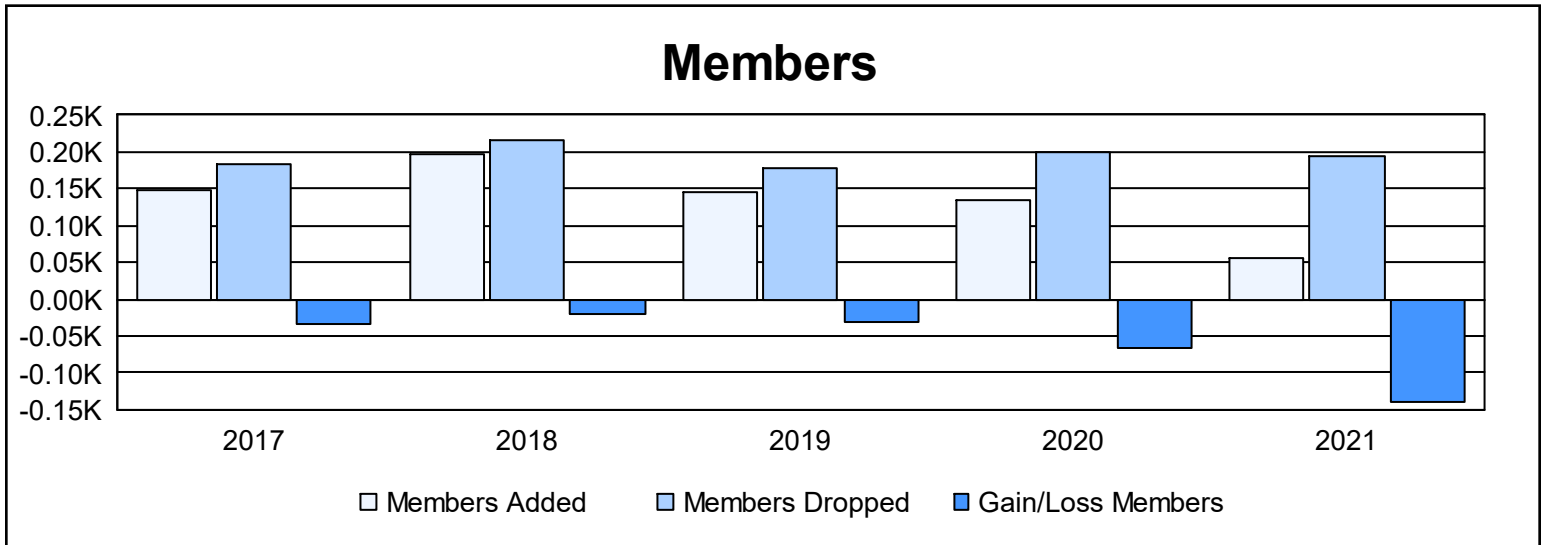

Year	New Clubs	Dropped Clubs	Gain/ Loss Clubs	New Members	Charter Members	Reinstate Members	Transfer Members	Total Member Added	Total Members Dropped	Gain/ Loss Members
2016-2017	0	0	0	138	0	6	5	149	184	-35
2017-2018	0	0	0	140	7	2	47	196	217	-21
2018-2019	0	0	0	119	3	4	20	146	177	-31
2019-2020	0	2	-2	83	5	6	41	135	200	-65
2020-2021	0	3	-3	40	2	1	13	56	195	-139
<b>Average</b>	<b>0</b>	<b>1</b>	<b>-1</b>	<b>104</b>	<b>3</b>	<b>4</b>	<b>25</b>	<b>136</b>	<b>195</b>	<b>-58</b>

### Membership Composition June 2021 Cumulative