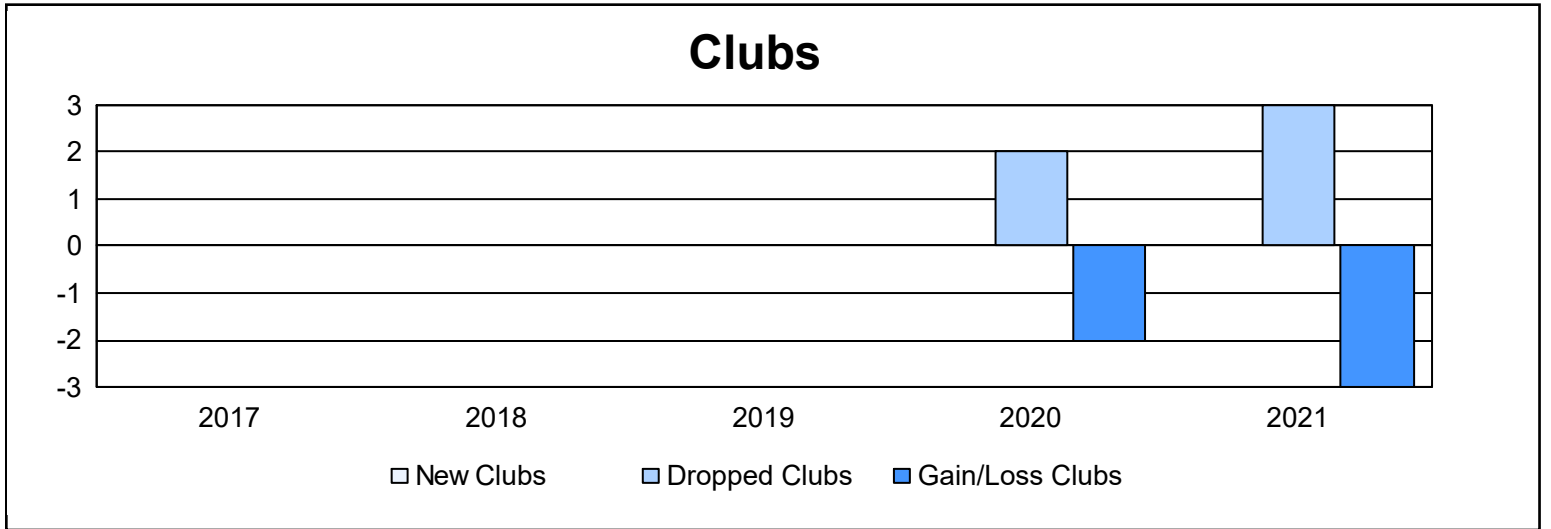

Year	New Clubs	Dropped Clubs	Gain/ Loss Clubs	New Members	Charter Members	Reinstate Members	Transfer Members	Total Member Added	Total Members Dropped	Gain/ Loss Members
2016-2017	0	0	0	138	0	6	5	149	184	-35
2017-2018	0	0	0	140	7	2	47	196	217	-21
2018-2019	0	0	0	119	3	4	20	146	177	-31
2019-2020	0	2	-2	83	5	6	41	135	200	-65
2020-2021	0	3	-3	40	2	1	13	56	195	-139
<b>Average</b>	<b>0</b>	<b>1</b>	<b>-1</b>	<b>104</b>	<b>3</b>	<b>4</b>	<b>25</b>	<b>136</b>	<b>195</b>	<b>-58</b>

### Membership Composition June 2021 Cumulative