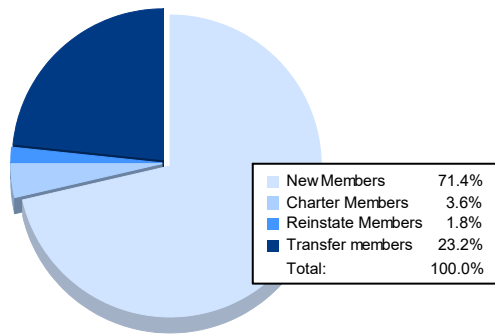

Year	New Clubs	Dropped Clubs	Gain/ Loss Clubs	New Members	Charter Members	Reinstate Members	Transfer Members	Total Member Added	Total Members Dropped	Gain/ Loss Members
2016-2017	0	0	0	138	0	6	5	149	184	-35
2017-2018	0	0	0	140	7	2	47	196	217	-21
2018-2019	0	0	0	119	3	4	20	146	177	-31
2019-2020	0	2	-2	83	5	6	41	135	200	-65
2020-2021	0	3	-3	40	2	1	13	56	195	-139
<b>Average</b>	<b>0</b>	<b>1</b>	<b>-1</b>	<b>104</b>	<b>3</b>	<b>4</b>	<b>25</b>	<b>136</b>	<b>195</b>	<b>-58</b>

### Membership Composition June 2021 Cumulative